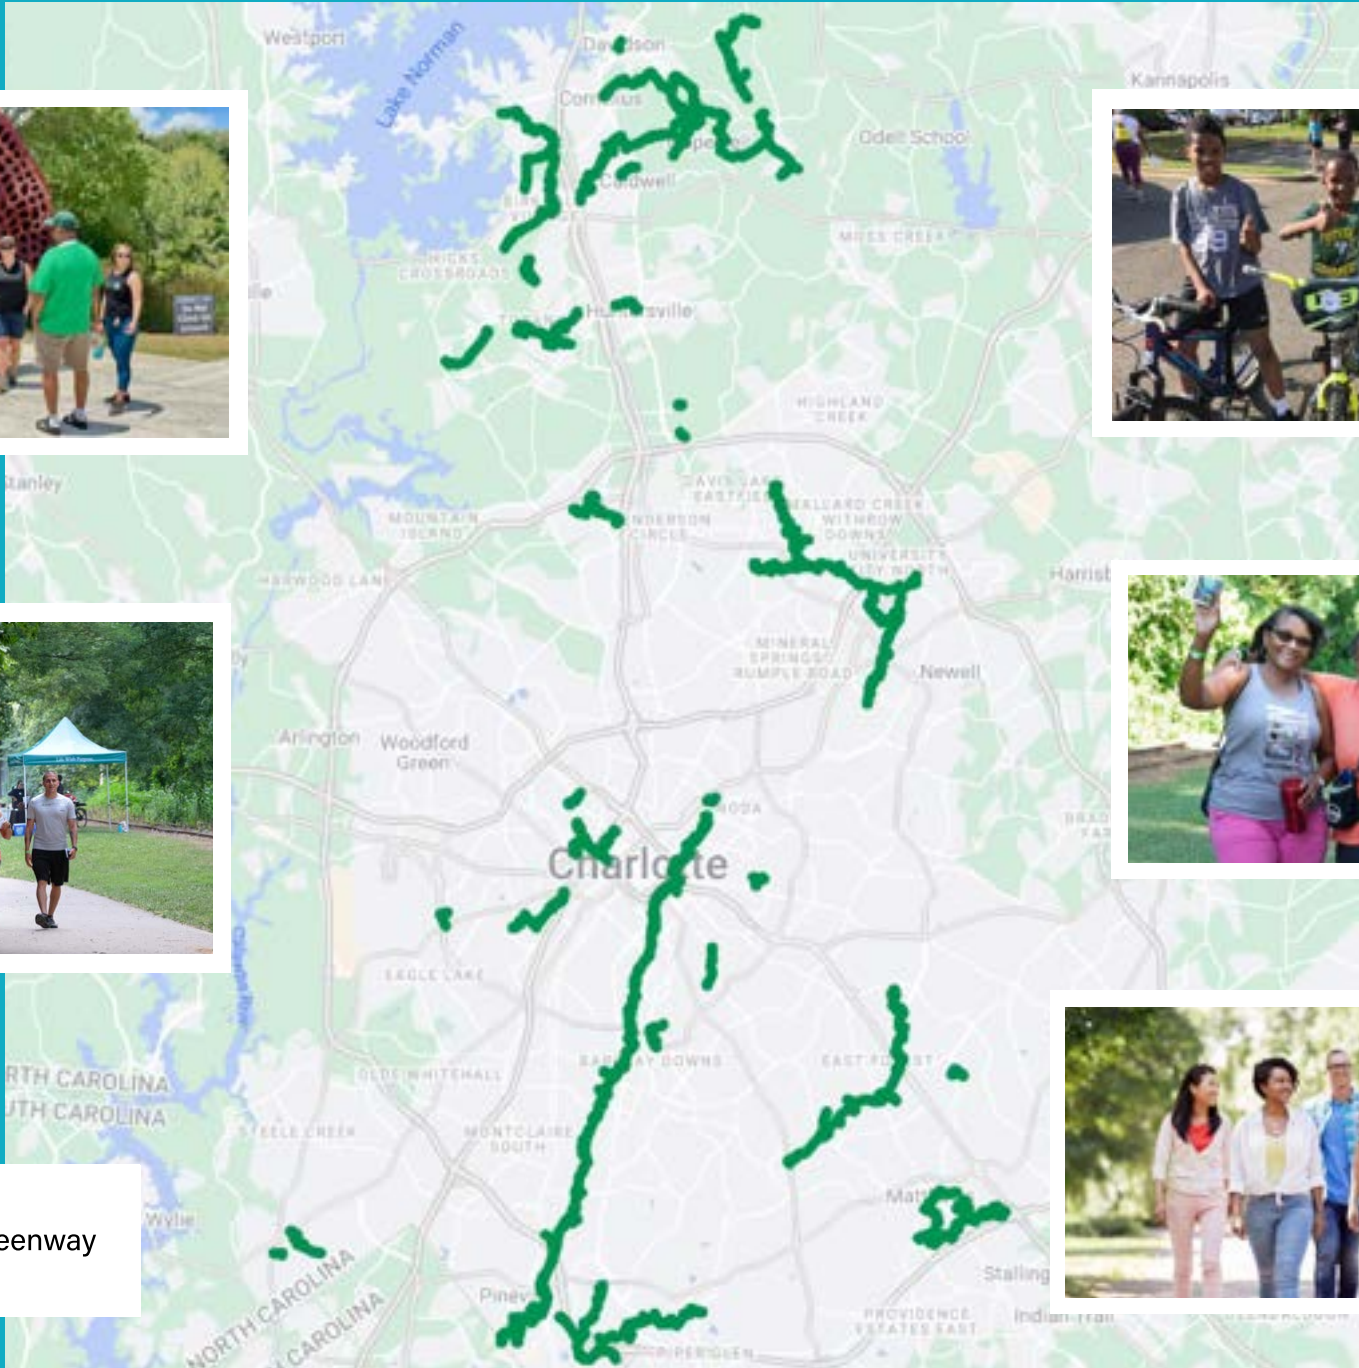

Charlotte Mecklenburg Greenways

KEY

Greenway